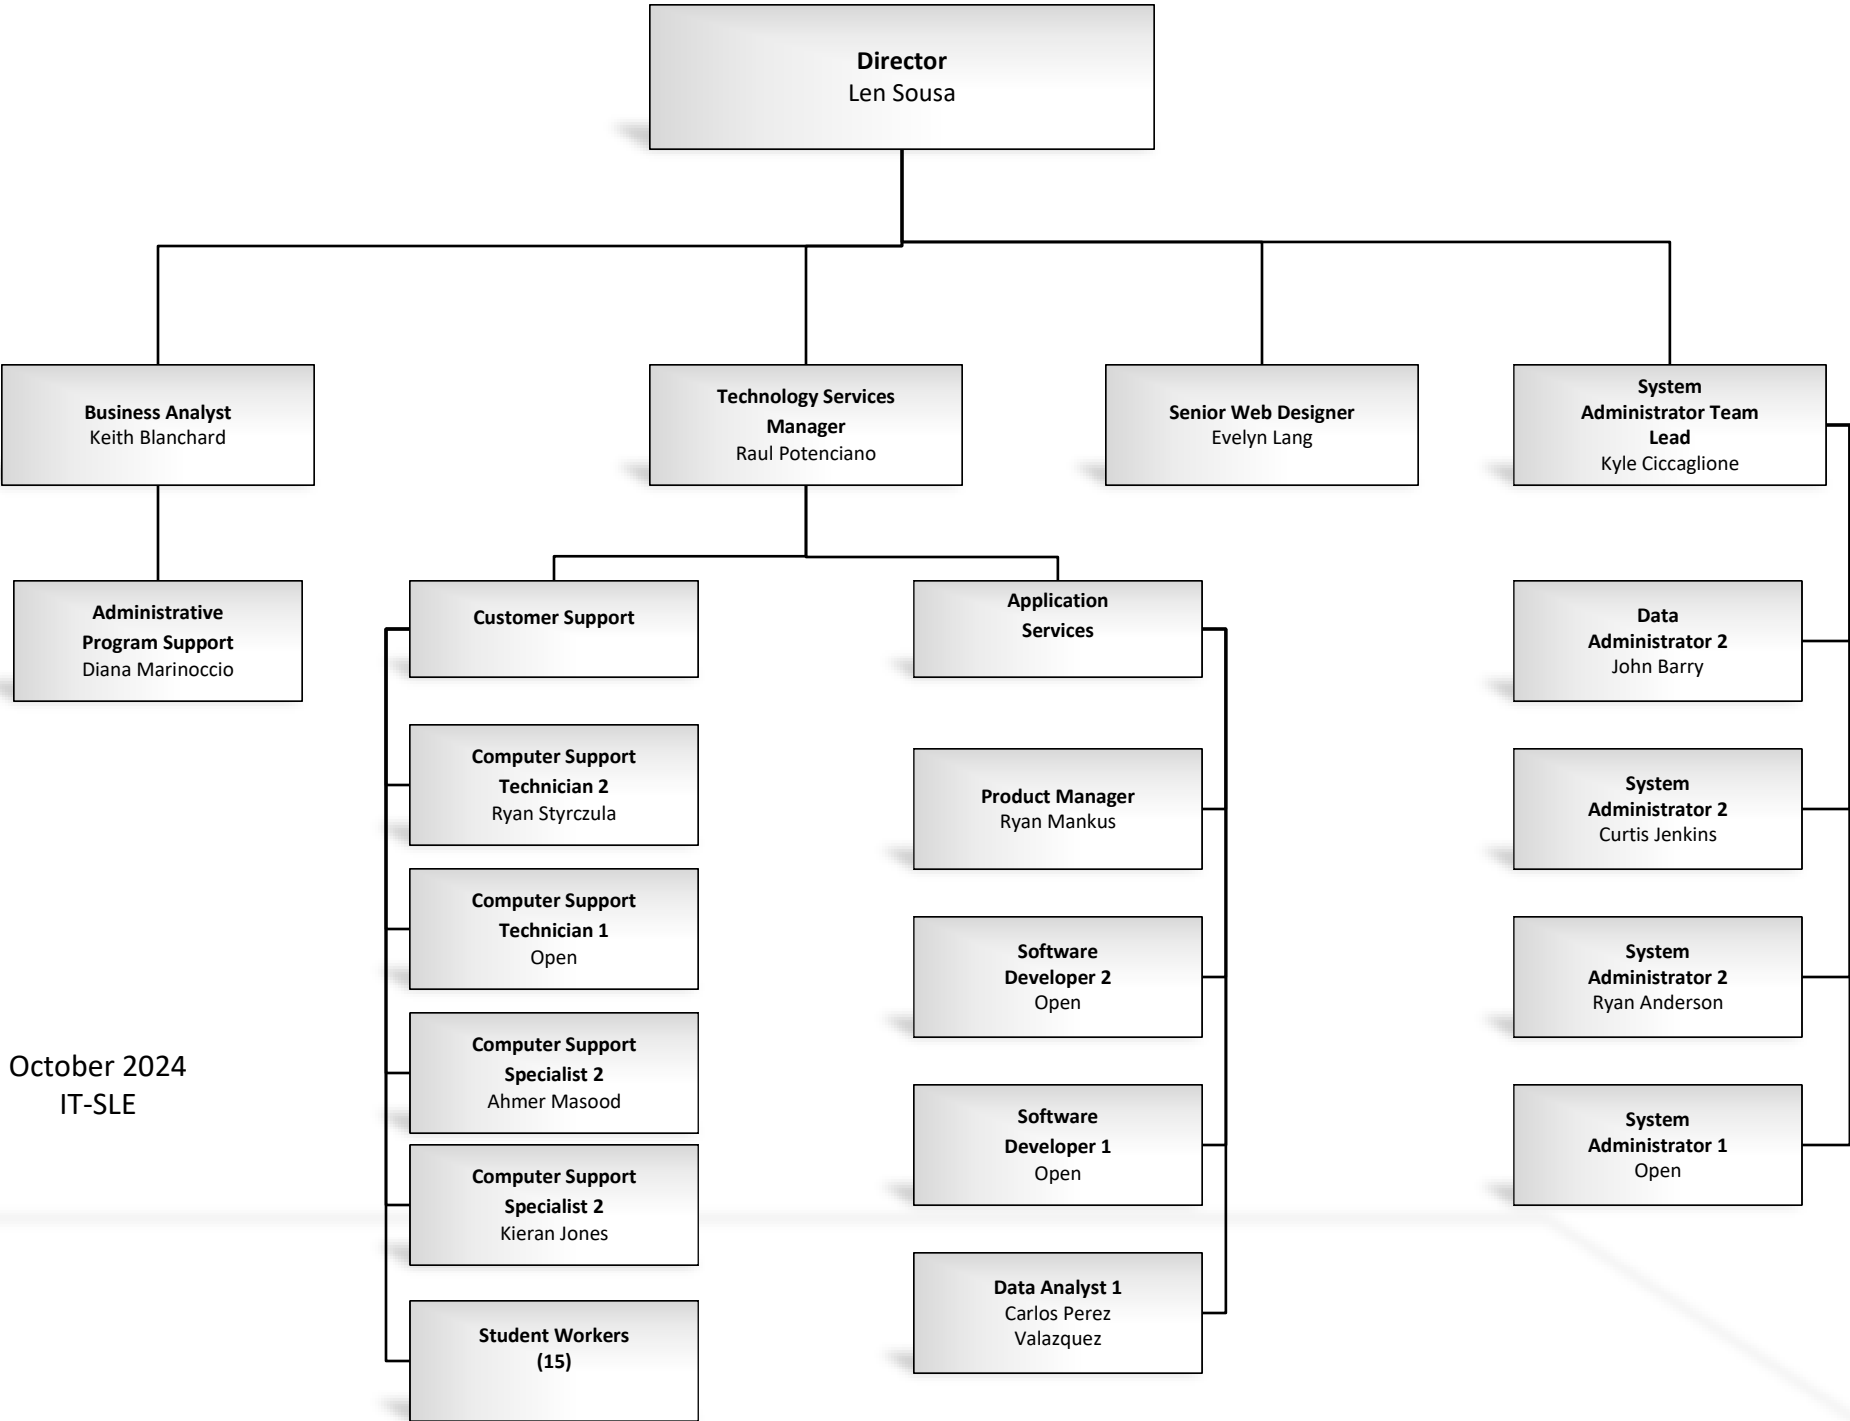

Organization Chart | **Information Technology** | Division of Student Life and Enrollment | UConn

October 2024
IT-SLE